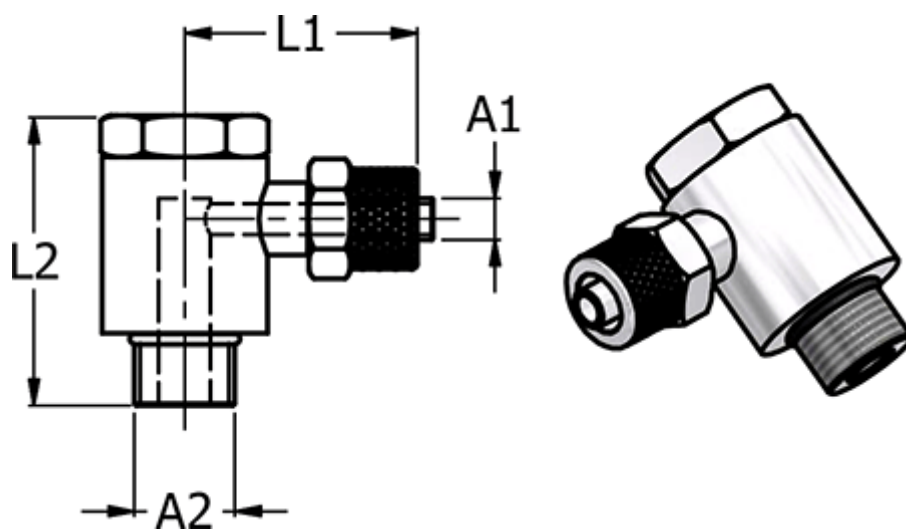

# Data Sheet

Article number: 5861363812

Description: Push-on fitting 13.638-12, metal G 3/8"/Ø12/10  
Banjovinkel

## Measures

= -	NV	= 24
= -	Thread A2 = G 3/8"	
= -		
= -		
= -		

Hose diameter A1 = 12/10

L1 = 31.0

L2 = 42.0